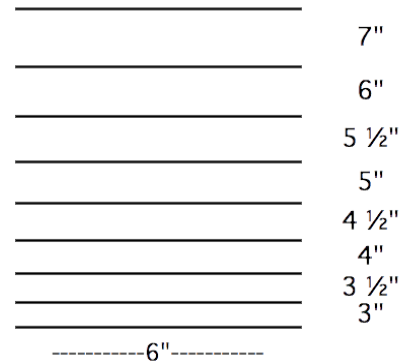

Keystone Fence... Building a Better Fence for more than 110 Years

Red Brand HT 9/100/15 HT Stock Fence

Heavy duty high tensile stock fence. Taller stock fence is useful where a higher fence is required especially if barbed wire is not an option.

Redbrand HT 9 /100/15

High Tensile Hinge Joint Stock Fence
39" High
100m Roll

HT 9/100/15

- 39" (1m) Tall Stock Fence
- High Tensile
- Heavy Duty 3.2mm top and bottom line wire
- Intermediate filler wire gauge is 2.5mm
- Meets British standard requirements for specification
- Heavily galvanised to BS EN 10244
- Available in 100m rolls